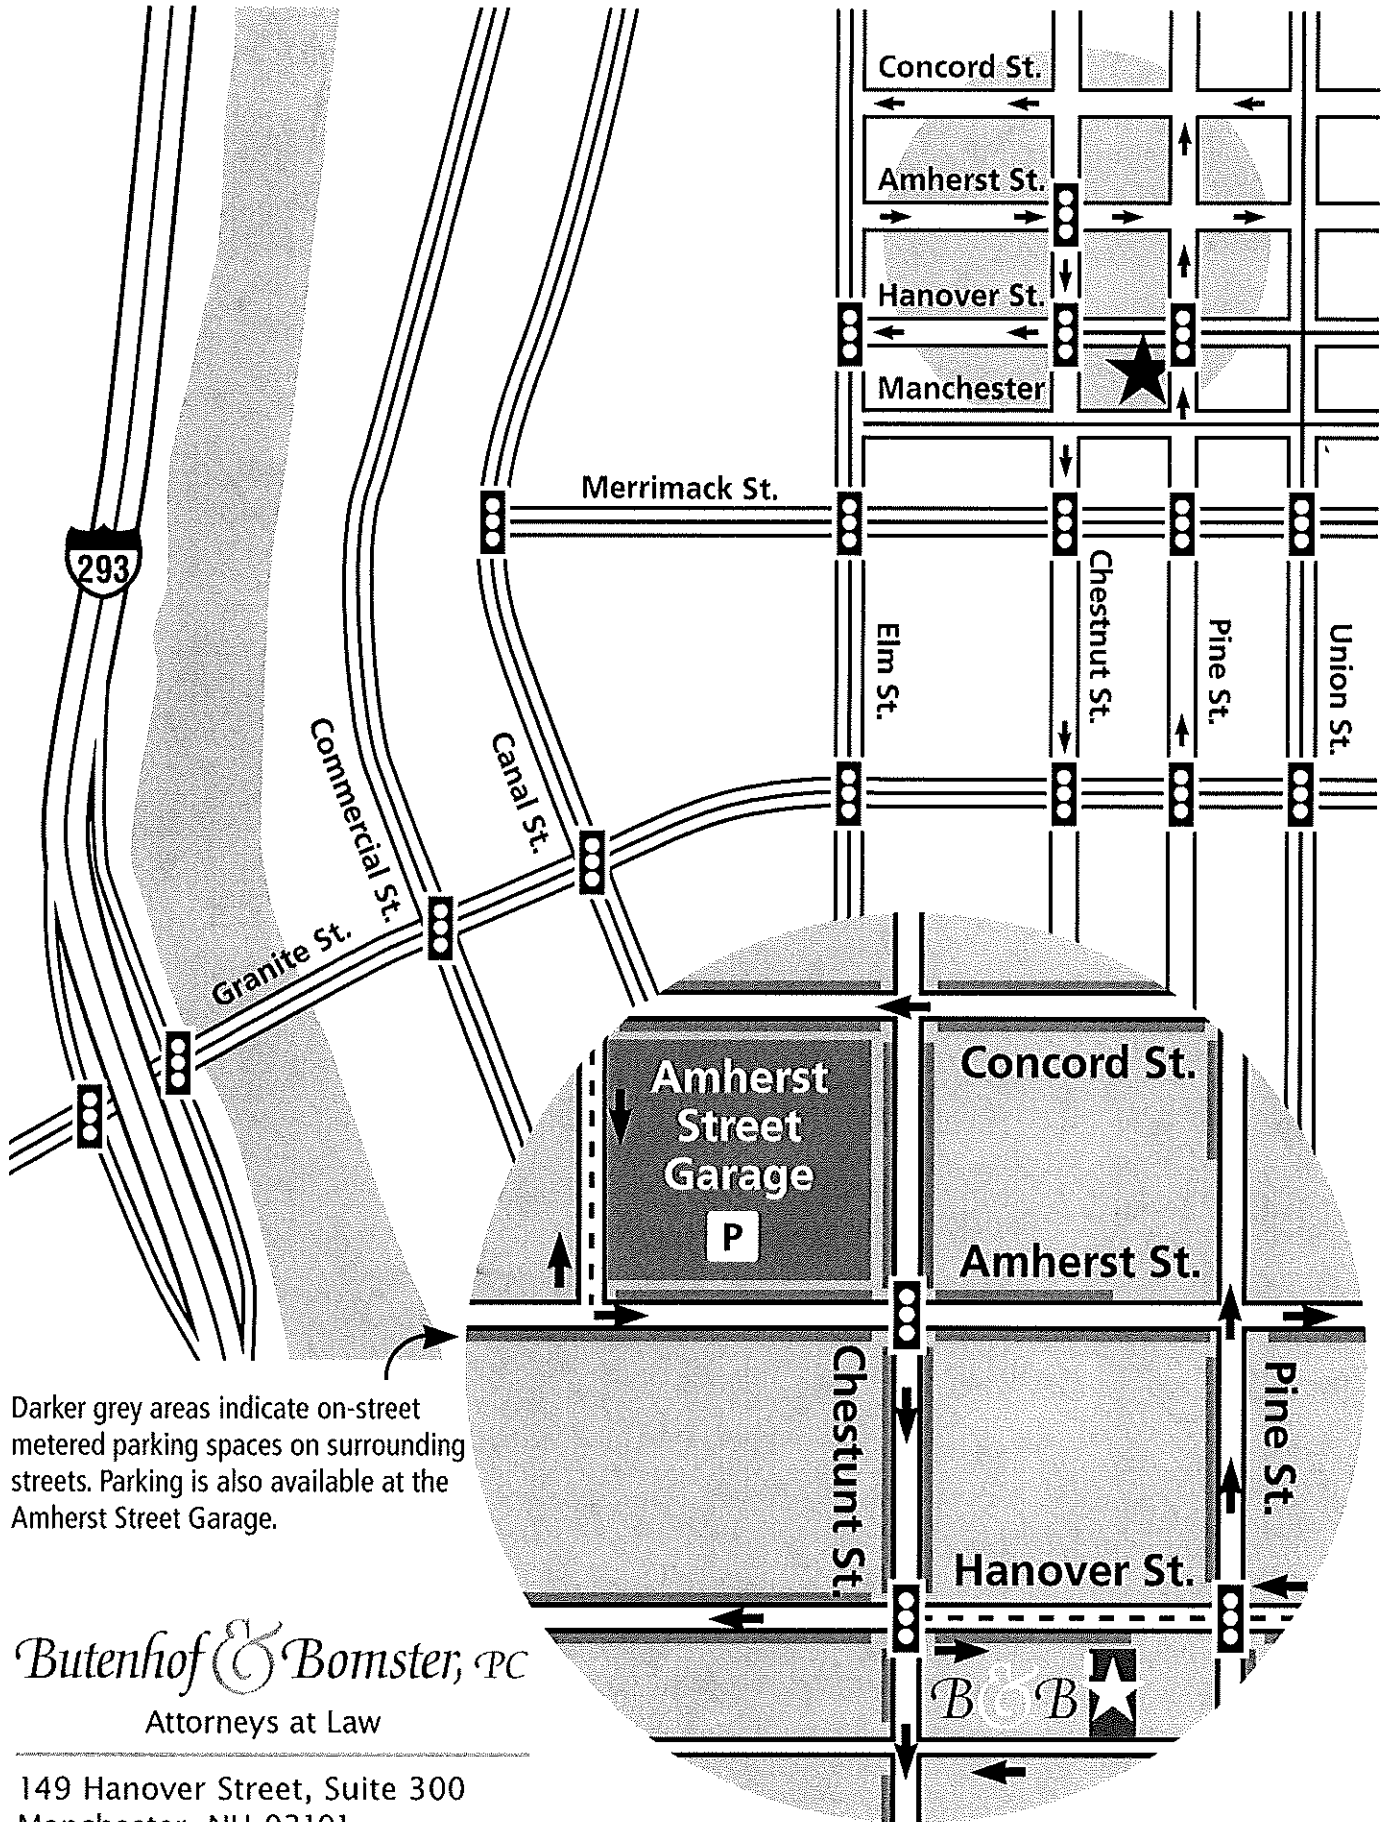

ON STREET PARKING MAP

Darker grey areas indicate on-street metered parking spaces on surrounding streets. Parking is also available at the Amherst Street Garage.

Butenhof & Bomster, PC
Attorneys at Law

149 Hanover Street, Suite 300
Manchester, NH 03101