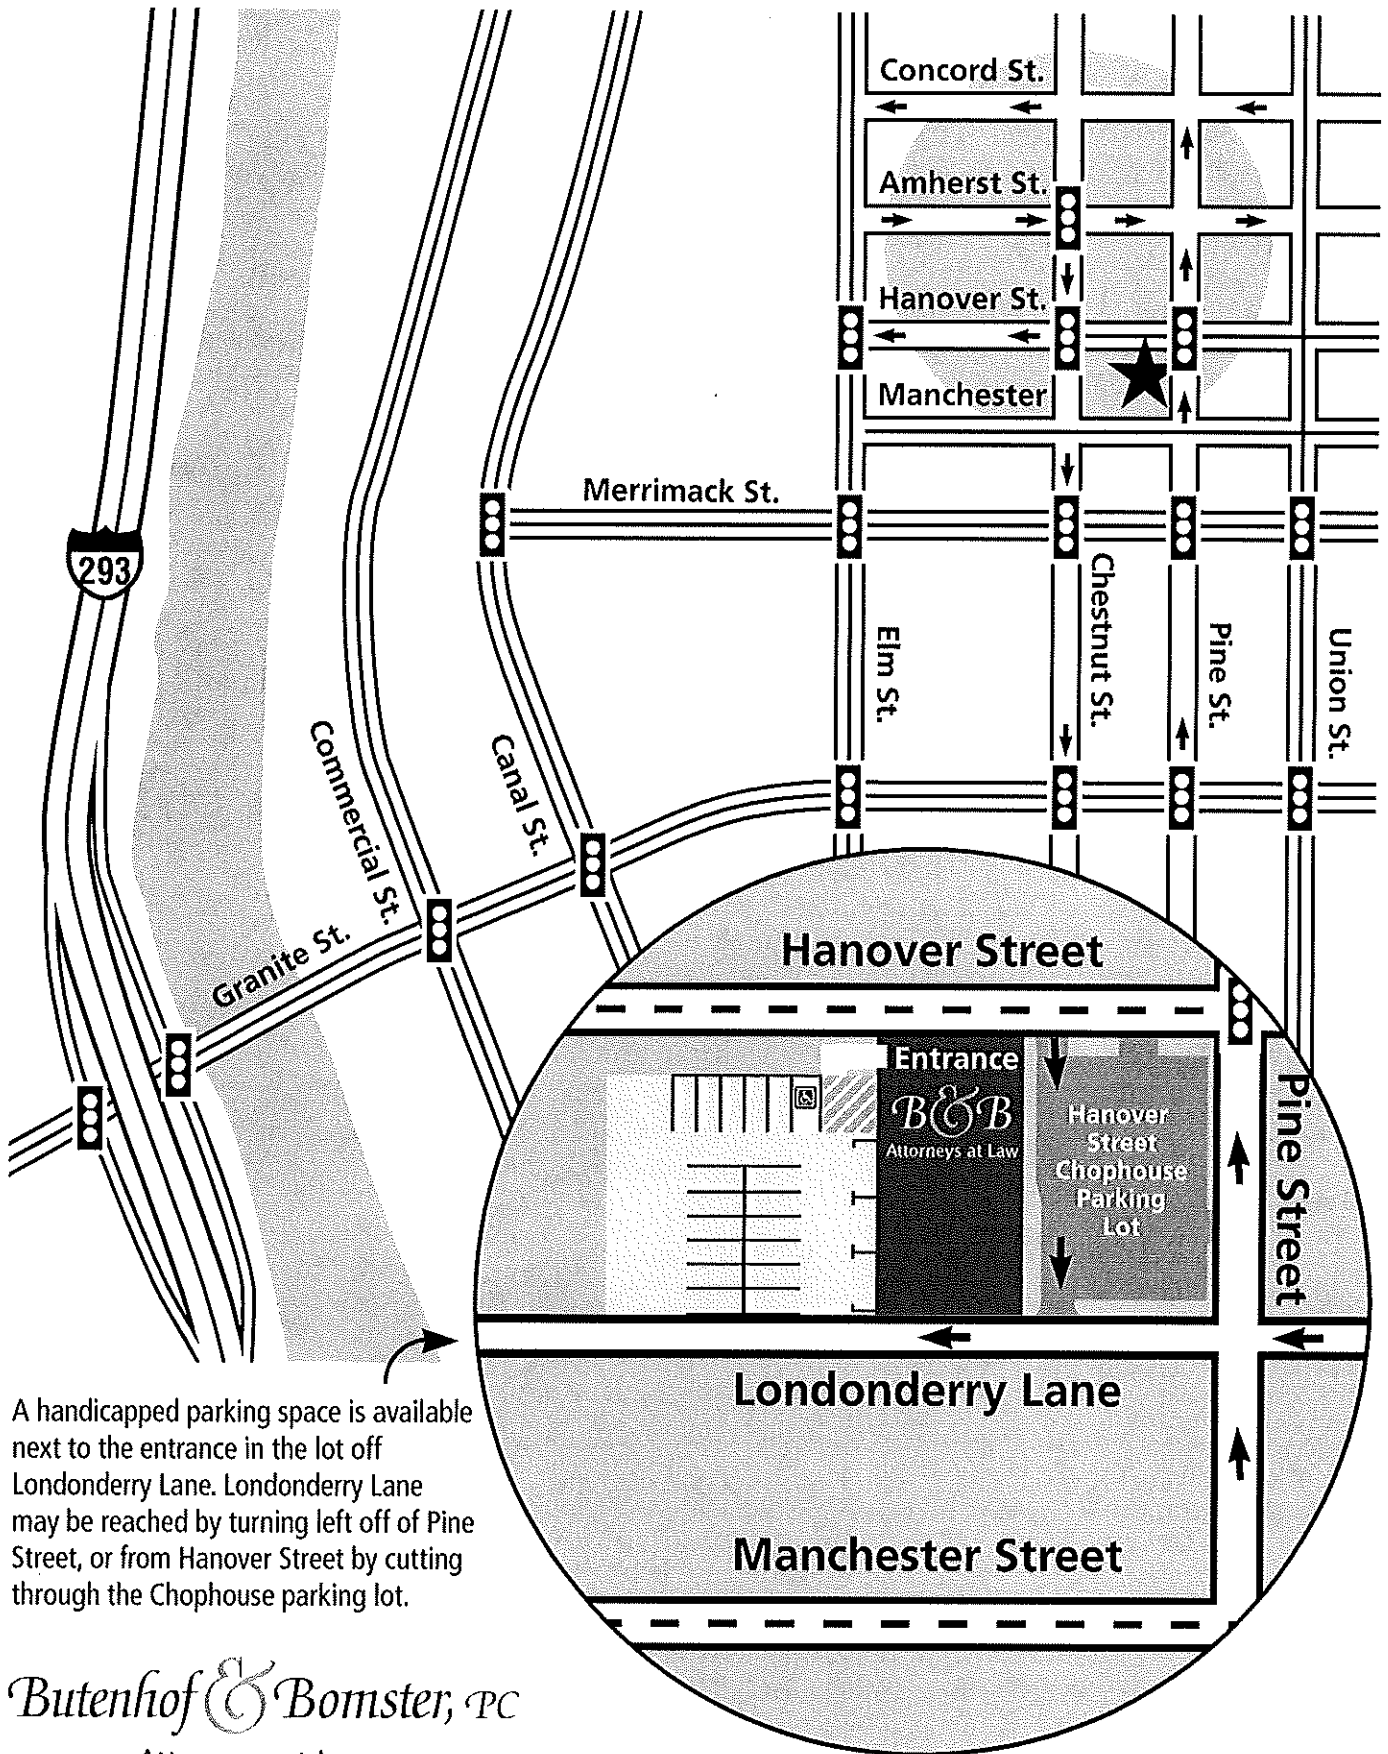

Parking Map for Handicapped Spot

A handicapped parking space is available next to the entrance in the lot off Londonderry Lane. Londonderry Lane may be reached by turning left off of Pine Street, or from Hanover Street by cutting through the Chophouse parking lot.